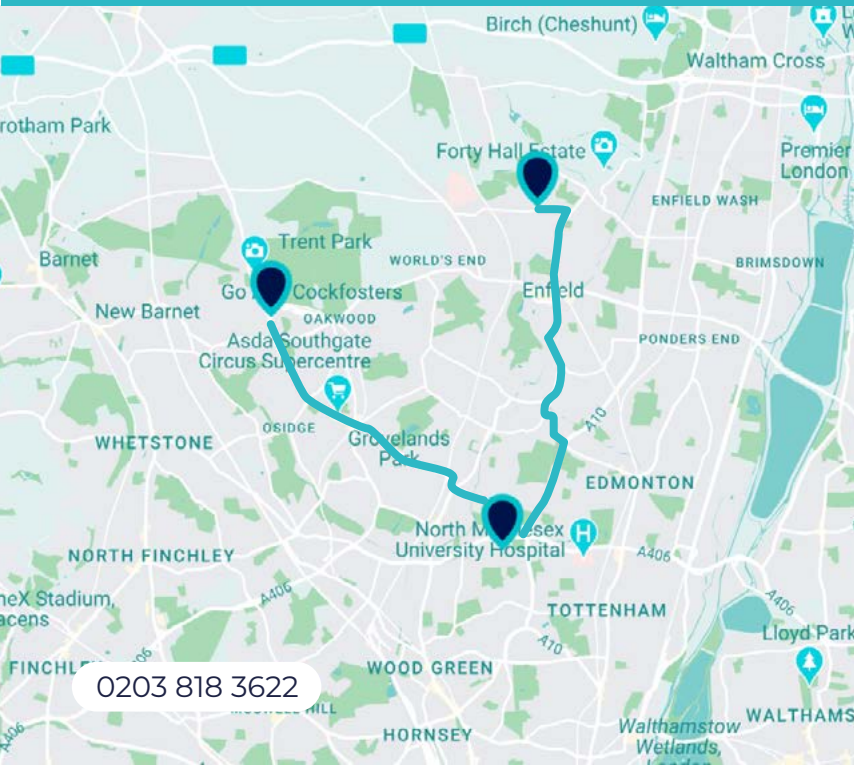

Book an appointment with a uniform specialist through our website.

CLEARPAY: PAY IN 4 INSTALLMENTS

Find your Uniform at our **Cockfosters & Enfield Branches**

Cockfosters
25 Station Parade
Cockfosters Road
EN4 0DW